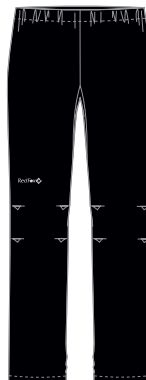

1000
чёрный
black

КУРТКА ВЕТРОЗАЩИТНАЯ ЖЕНСКАЯ / STORM JACKET WOMEN'S

Long Trek

ОСНОВНОЕ НАЗНАЧЕНИЕ: Походы, горные походы, туризм
PRIMARY USE: Hiking, trekking, backpacking
ПОСАДКА / FIT: Regular Fit
МАТЕРИАЛ / SHELL: Dry Factor®, 100% Nylon, Ripstop, 91 g/sqm, coating, W/P 10 000 mm, breathability 5000 g/sqm 24hrs, DWR
ПОДКЛАДКА / LINING: 100% Polyester Mesh, 68 g/sqm, W/R
ВЕС, Г / WEIGHT, G: 354 (44/S)
РАЗМЕРНЫЙ РЯД / SIZES: XS-XL

- DWR treated Dry Factor® Advance fabric
- mesh lining
- taped seams
- 2-way adjustable hood with brim
- YKK Aquaguard® watertight zippers
- main zipper with storm underlap and chin guard
- zippered side pockets
- zippered underarm vents
- adjustable cuffs
- adjustable hem
- jacket stuffs down into inner pocket