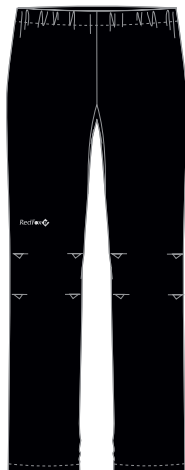

1000
чёрный
black

КУРТКА ВЕТРОЗАЩИТНАЯ ЖЕНСКАЯ / STORM JACKET WOMEN'S

Long Trek

ОСНОВНОЕ НАЗНАЧЕНИЕ: Походы, горные походы, туризм
PRIMARY USE: Hiking, trekking, backpacking
ПОСАДКА / FIT: Regular Fit
МАТЕРИАЛ / SHELL: Dry Factor®, 100% Nylon, Ripstop, 91 g/sqm, coating, W/P 10 000 mm, breathability 5000 g/sqm 24hrs, DWR
ПОДКЛАДКА / LINING: 100% Polyester Mesh, 68 g/sqm, W/R
ВЕС, Г / WEIGHT, G: 354 (44/S)
РАЗМЕРНЫЙ РЯД / SIZES: XS-XL

- DWR treated Dry Factor® Advance fabric
- mesh lining
- taped seams
- 2-way adjustable hood with brim
- YKK Aquaguard® watertight zippers
- main zipper with storm underlap and chin guard
- zippered side pockets
- zippered underarm vents
- adjustable cuffs
- adjustable hem
- jacket stuffs down into inner pocket