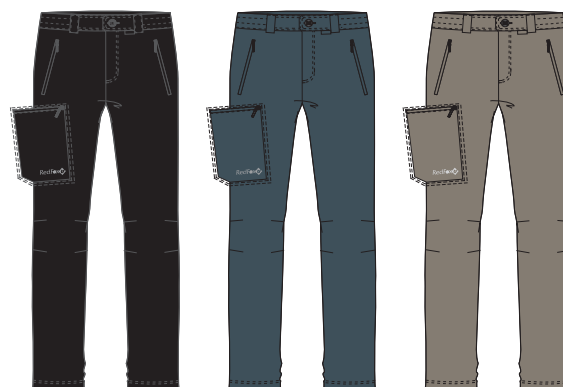

1000
чёрный
black

9700
деним
denim

3700
серо-бежевый
grey beige

БРЮКИ МУЖСКИЕ/PANTS MEN'S

Stretcher V NEW

ОСНОВНОЕ НАЗНАЧЕНИЕ / Походы, горные походы, туризм, путешествия,
PRIMARY USE: загородный отдых / hiking, treeking, backpacking,
traveling, leisure time activities

ПОСАДКА / FIT: REGULAR FIT

МАТЕРИАЛ ОСНОВЫ / 92% Nylon, 8% Elastane, 165g/sqm, C6 DWR

SHELL:

ВЕС, Г / WEIGHT, G 295 (M)

РАЗМЕРНЫЙ РЯД / SIZES: S-XXL

- эластичный материал с водоотталкивающей обработкой DWR
- эластичный пояс с петлями для ремня
- боковые карманы на молниях
- задний карман на молнии
- анатомическая форма коленей
- карман на молнии на бедре

- DWR treated stretch fabric
- elastic waistband with belt loops
- zippered side pockets
- zippered back pocket
- articulated knees
- zippered thigh pocket